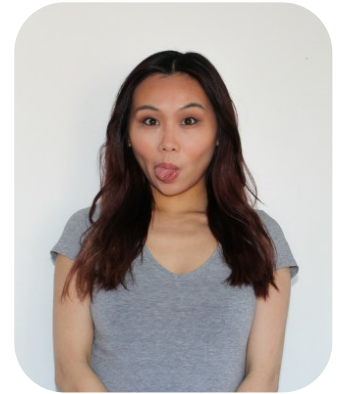

Additional Talents:

TEMPLE ACTING SCHOOL