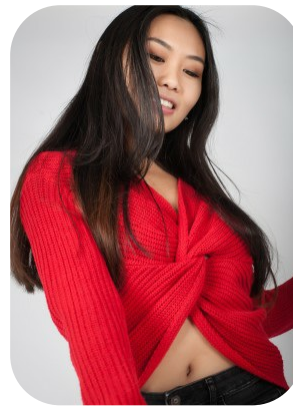

Additional Talents:

TEMPLE ACTING SCHOOL