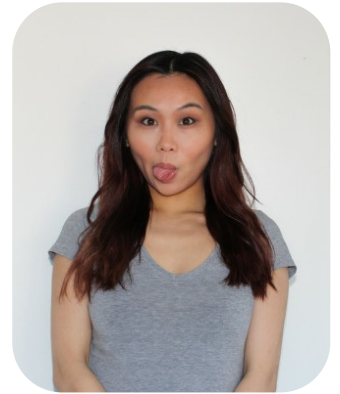

Additional Talents:

TEMPLE ACTING SCHOOL